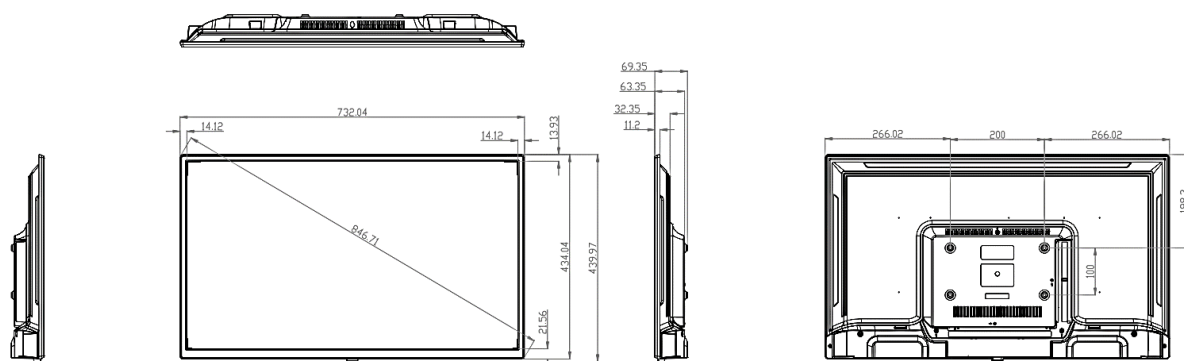

Specification

Model	DE32M	DE43M	DE50M	DE55M	DE65M	DE75M
Physical						
Color	Black					
Bezel Width(mm)	14.1(L/R) 13.9/21.6 (T/B)	14.9(L/R) 15/20 (T/B)	16.2(L/R/T) 23.3(B)	16(L/R/T) 23.8(B)	15.5(L/R/T) 22.2(B)	15.3(L/R) 15.4/18.7 (T/B)
Tempered Glass						
Body Dimension w/o Stand(W×H×D, mm)	732×440 ×69.4	972.6×576 ×82.6	1131.2×665.6 ×78.7	1243.7×728.7 ×79.3	1461.4×843.2 ×80.4	1683.8×965.3 ×81
Set Weight w/o Stand	3.5kg	6.5kg	10.5kg	12.5kg	TBD	TBD
Package Dimension (W×H×D, mm)	797×492 ×112	1025×610 ×128	1184×709 ×141	1320×796 ×158	TBD	TBD
Package Weight	6.5 kg	8.5 kg	15.5 kg	17.5 kg	TBD	TBD
VESA Mounting	200×100	200×200	200×200	200×200	300×200	400×300

Dimension Drawing

DE32M

Unit: mm