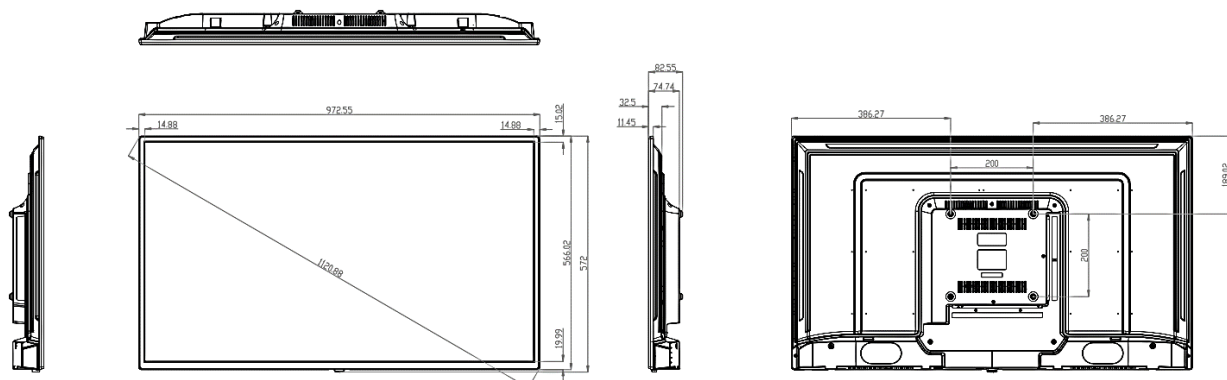

Specification

Model	DE32M	DE43M	DE50M	DE55M	DE65M	DE75M
Physical						
Color	Black					
Bezel Width(mm)	14.1(L/R) 13.9/21.6 (T/B)	14.9(L/R) 15/20 (T/B)	16.2(L/R/T) 23.3(B)	16(L/R/T) 23.8(B)	15.5(L/R/T) 22.2(B)	15.3(L/R) 15.4/18.7 (T/B)
Tempered Glass						
Body Dimension w/o Stand(W×H×D, mm)	732×440 ×69.4	972.6×576 ×82.6	1131.2×665.6 ×78.7	1243.7×728.7 ×79.3	1461.4×843.2 ×80.4	1683.8×965.3 ×81
Set Weight w/o Stand	3.5kg	6.5kg	10.5kg	12.5kg	TBD	TBD
Package Dimension (W×H×D, mm)	797×492 ×112	1025×610 ×128	1184×709 ×141	1320×796 ×158	TBD	TBD
Package Weight	6.5 kg	8.5 kg	15.5 kg	17.5 kg	TBD	TBD
VESA Mounting	200×100	200×200	200×200	200×200	300×200	400×300

Dimension Drawing

Unit: mm

DE43M