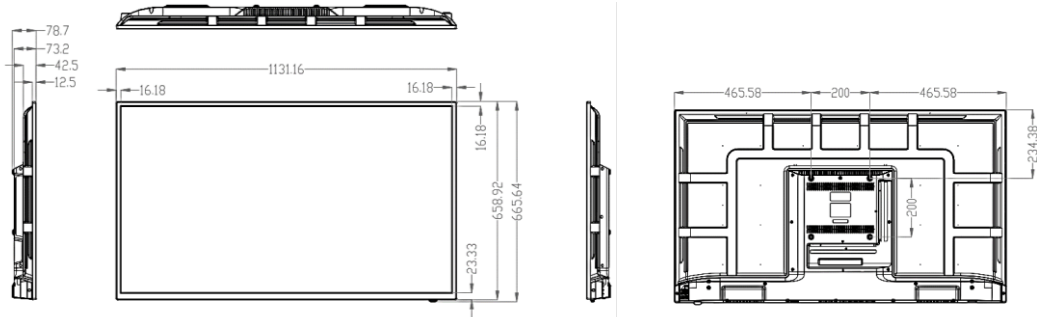

Specification

Dimension Drawing

Unit: mm

DE50M