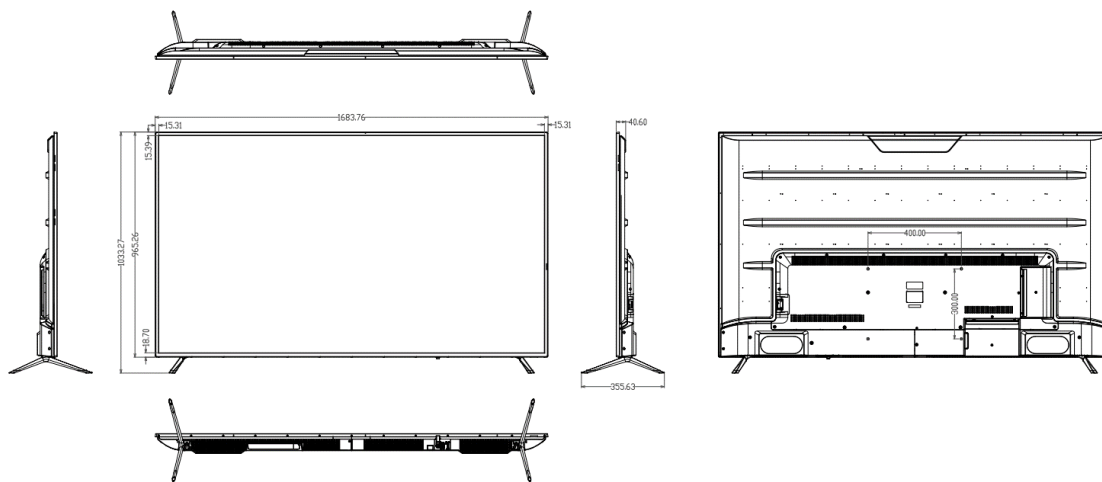

## Specification

Model	DE32M	DE43M	DE50M	DE55M	DE65M	DE75M
<b>Physical</b>						
Color	Black					
Bezel Width(mm)	14.1(L/R) 13.9/21.6 (T/B)	14.9(L/R) 15/20 (T/B)	16.2(L/R/T) 23.3(B)	16(L/R/T) 23.8(B)	15.5(L/R/T) 22.2(B)	15.3(L/R) 15.4/18.7 (T/B)
<b>Tempered Glass</b>						
Body Dimension w/o Stand(W×H×D, mm)	732×440 ×69.4	972.6×576 ×82.6	1131.2×665.6 ×78.7	1243.7×728.7 ×79.3	1461.4×843.2 ×80.4	1683.8×965.3 ×81
Set Weight w/o Stand	3.5kg	6.5kg	10.5kg	12.5kg	TBD	TBD
Package Dimension (W×H×D, mm)	797×492 ×112	1025×610 ×128	1184×709 ×141	1320×796 ×158	TBD	TBD
Package Weight	6.5 kg	8.5 kg	15.5 kg	17.5 kg	TBD	TBD
VESA Mounting	200×100	200×200	200×200	200×200	300×200	400×300

### Dimension Drawing

Unit: mm

DE50M

DE55M

DE65M

### Dimension Drawing

DE75M

Unit: mm