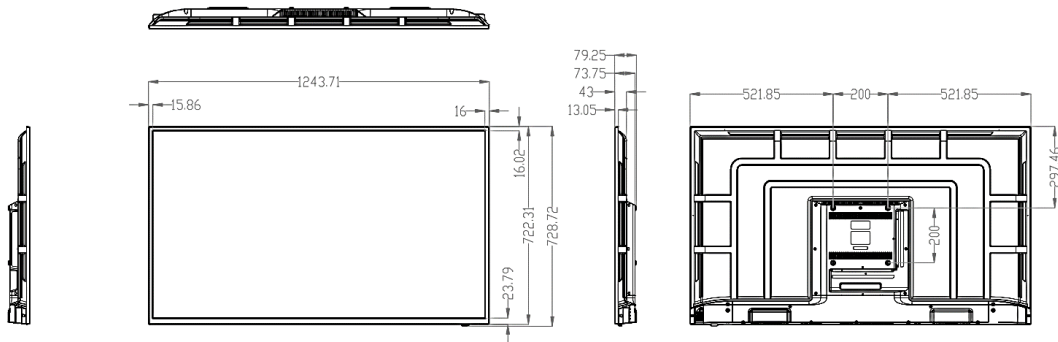

## Specification

Model	DE32M	DE43M	DE50M	DE55M	DE65M	DE75M
<b>Physical</b>						
Color	Black					
Bezel Width(mm)	14.1(L/R) 13.9/21.6 (T/B)	14.9(L/R) 15/20 (T/B)	16.2(L/R/T) 23.3(B)	16(L/R/T) 23.8(B)	15.5(L/R/T) 22.2(B)	15.3(L/R) 15.4/18.7 (T/B)
<b>Tempered Glass</b>						
Body Dimension w/o Stand(W×H×D, mm)	732×440 ×69.4	972.6×576 ×82.6	1131.2×665.6 ×78.7	1243.7×728.7 ×79.3	1461.4×843.2 ×80.4	1683.8×965.3 ×81
Set Weight w/o Stand	3.5kg	6.5kg	10.5kg	12.5kg	TBD	TBD
Package Dimension (W×H×D, mm)	797×492 ×112	1025×610 ×128	1184×709 ×141	1320×796 ×158	TBD	TBD
Package Weight	6.5 kg	8.5 kg	15.5 kg	17.5 kg	TBD	TBD
VESA Mounting	200×100	200×200	200×200	200×200	300×200	400×300

## Specification

### Dimension Drawing

Unit: mm

DE50M

DE55M

DE65M

### Dimension Drawing

DE75M

Unit: mm