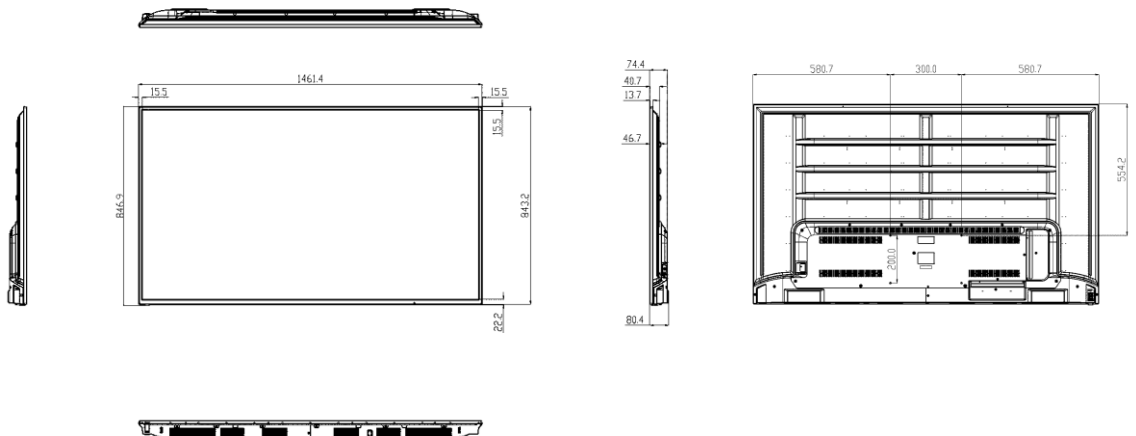

## Specification

Model	DE32M	DE43M	DE50M	DE55M	DE65M	DE75M
<b>Physical</b>						
Color	Black					
Bezel Width(mm)	14.1(L/R) 13.9/21.6 (T/B)	14.9(L/R) 15/20 (T/B)	16.2(L/R/T) 23.3(B)	16(L/R/T) 23.8(B)	15.5(L/R/T) 22.2(B)	15.3(L/R) 15.4/18.7 (T/B)
<b>Tempered Glass</b>						
Body Dimension w/o Stand(W×H×D, mm)	732×440 ×69.4	972.6×576 ×82.6	1131.2×665.6 ×78.7	1243.7×728.7 ×79.3	1461.4×843.2 ×80.4	1683.8×965.3 ×81
Set Weight w/o Stand	3.5kg	6.5kg	10.5kg	12.5kg	TBD	TBD
Package Dimension (W×H×D, mm)	797×492 ×112	1025×610 ×128	1184×709 ×141	1320×796 ×158	TBD	TBD
Package Weight	6.5 kg	8.5 kg	15.5 kg	17.5 kg	TBD	TBD
VESA Mounting	200×100	200×200	200×200	200×200	300×200	400×300

### Dimension Drawing

Unit: mm

DE50M

DE55M

DE65M

### Dimension Drawing

DE75M

Unit: mm