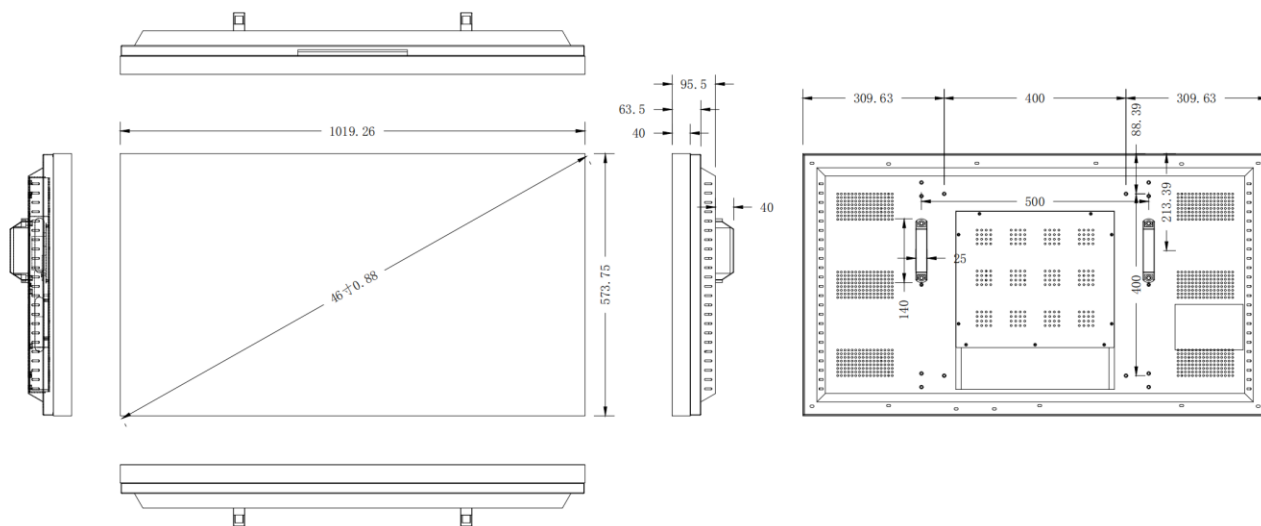

Specification

Physical

Bezel	0.88 mm	
Body Dimension	1019.26 x 573.75 x 95.5 mm	1210.48 x 681.2 x 92.74 mm
Set Weight	20 kg	26kg
Package Dimension (2 sets inside)	1160 x 730 x 380 mm	1360 x 380 x 840 mm
Package Weight (2 sets inside)	53 kg	63kg
Handle	2	2
VESA Mounting	400 x 400	400 x 400

Dimension Drawing

BP46L