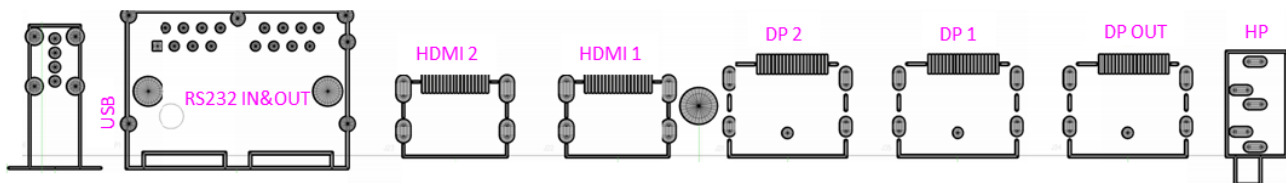

Specification

Display

Model	BP46L	BP55L
Screen Size (Diagonal)	46 inch	55 inch
LCD Tech.	ADS	
Native Resolution	1920 x 1080	
Aspect Ratio	16 : 9	
Brightness	500 cd/m²	
Contrast	1200 : 1	
View Angle	178°(H) / 178°(V)	
Display Color	16.7M	
Color Gamut	72%	
Response Time	8ms	
Life Time (Light Source)	50,000 hrs	

Interface

HDMI IN	x 2 (HDMI 2.0)
DP IN	x 2 (DP 1.2)
DP OUT	x 1
RS232	2 (RJ45, In x 1/Out x 1)
IR	1 (Common use with RS232 in)
USB	x 1
Built-In Speaker	-

Power

Power supply	AC 100~240V 50/60Hz	
Power consumption	≤ 200W	≤ 220W

Environment

Operation temperature	0°C~40°C
Operation humidity	10%~80% RH