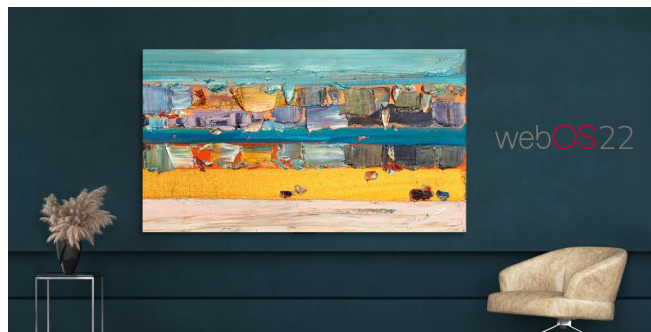

More Innovative LG webOS22

Explore webOS22 of LG Smart TV features, and discover TVs that deliver innovative technology and remarkable clarity with vivid colors. Newly added Always on Display and Game Optimizer functions allow you to enter the new visual excitement.