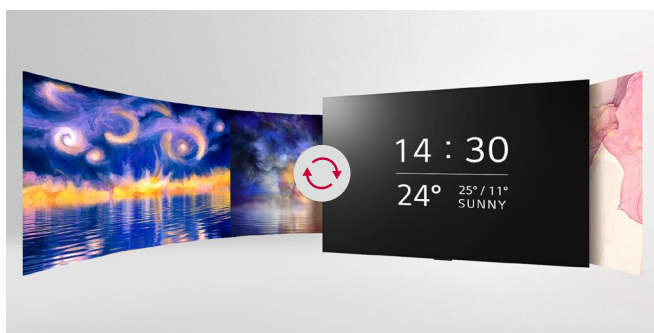

Artwork Adorning Your Walls

WN960H is an art-inspired TV with perfect lines, ultra-thin bezel, and sleek design, featuring a narrow gap between the wall and the screen. LG Hospitality TVs shine the spotlight on your content and complement the interior of hotel rooms even when they're turned off.

Pro:Centric Direct

The hotel content management solution Pro:Centric Direct offers easy and simple editing tools, making it easy to perform service and IP network-based remote management with a single click. The Pro:Centric Direct solution enables users to edit their interface easily by providing customized interface and efficiently manages all TVs in the room. The latest PCD version provides IoT-based in-room control which will be your starting point to prepare for the suites of next generation through artificial intelligence.

More Innovative LG webOS22

Explore webOS22 of LG Smart TV features, and discover TVs that deliver innovative technology and remarkable clarity with vivid colors. Newly added Always on Display and Game Optimizer functions allow you to enter the new visual excitement.