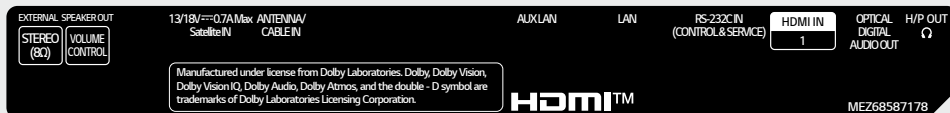

AOD

Your black screen TV turns into live screens with clock, art pieces or even display your own images.

Game Optimizer

LG Game Optimizer will get you and keep you in the action through selection of game mode, picture adjustment and etc.

* All images are for illustrative purposes only.

CONNECTIVITY

65" / 55"

Rear

Side

* Jack Panels may differ from the above image, so please contact LG sales team to verify before ordering.

Download
LG C-Display+
Mobile App
Google Play Store