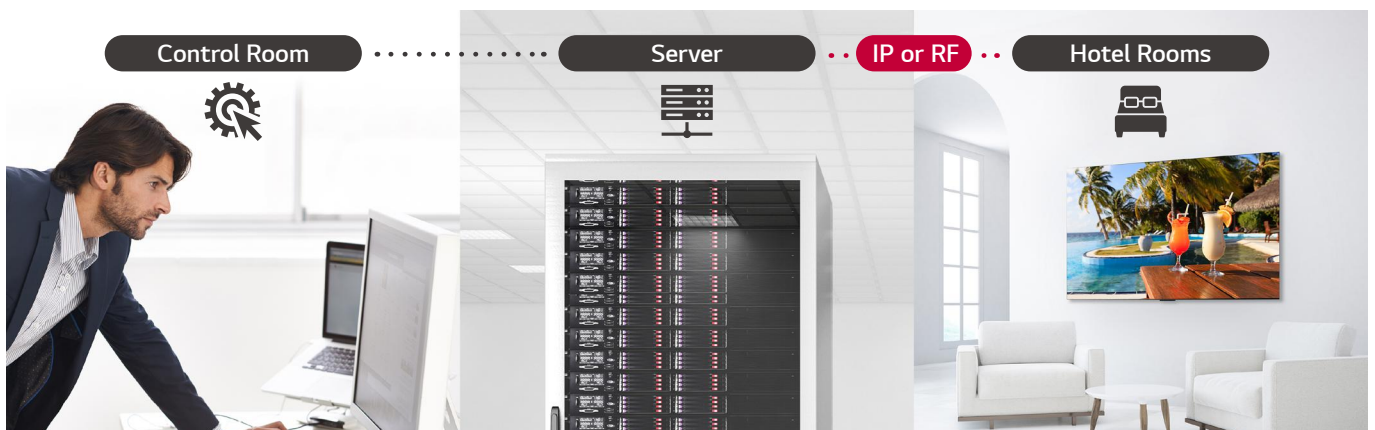

WN960H (EU)

Design	Stand Type	No Stand (Wall Mount Only)
	Inch	65" / 55"
Display	Resolution	3,840 × 2,160 (UHD)
	Type	OLED
Broadcasting System	Digital	DVB-T2 / C / S2
	Analog	SECAM / PAL
Solution	Pro:Centric (Smart, Cloud, Direct, V), Quick Menu	

LG OLED Self-lit

LG Hospitality TV is unique thanks to its self-lit technology. Millions of OLED pixels come together to deliver the next level of TV. Enjoy the deep black, the rich colors and the vivid picture quality.

Artwork Adorning Your Walls

WN960H is an art-inspired TV with perfect lines, ultra-thin bezel, and sleek design, featuring a narrow gap between the wall and the screen. LG Hospitality TVs shine the spotlight on your content and complement the interior of hotel rooms even when they're turned off.

Pro:Centric Direct

The hotel content management solution Pro:Centric Direct offers easy and simple editing tools, making it easy to perform service and IP network-based remote management with a single click. The Pro:Centric Direct solution enables users to edit their interface easily by providing customized interface and efficiently manages all TVs in the room. The latest PCD version provides IoT-based in-room control which will be your starting point to prepare for the suites of next generation through artificial intelligence.