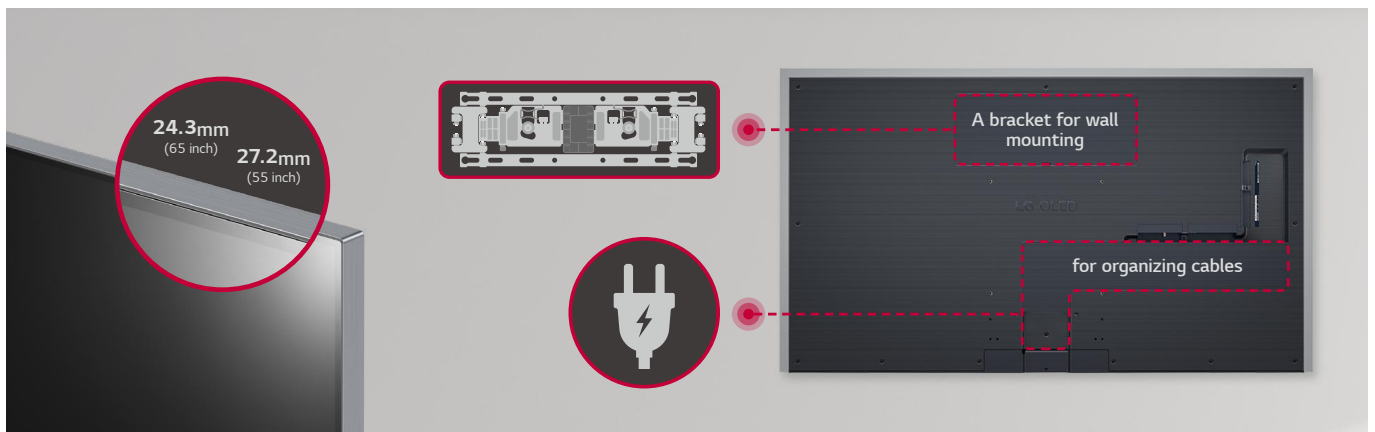

WN960H (EU)

Design	Stand Type	No Stand (Wall Mount Only)
	Inch	65" / 55"
Display	Resolution	3,840 × 2,160 (UHD)
	Type	OLED
Broadcasting System	Digital	DVB-T2 / C / S2
	Analog	SECAM / PAL
Solution	Pro:Centric (Smart, Cloud, Direct, V), Quick Menu	

Artwork Adorning Your Walls

WN960H is an art-inspired TV with perfect lines, ultra-thin bezel, and sleek design, featuring a narrow gap between the wall and the screen. LG Hospitality TVs shine the spotlight on your content and complement the interior of hotel rooms even when they're turned off.

Pro:Centric Direct

The hotel content management solution Pro:Centric Direct offers easy and simple editing tools, making it easy to perform service and IP network-based remote management with a single click. The Pro:Centric Direct solution enables users to edit their interface easily by providing customized interface and efficiently manages all TVs in the room. The latest PCD version provides IoT-based in-room control which will be your starting point to prepare for the suites of next generation through artificial intelligence.