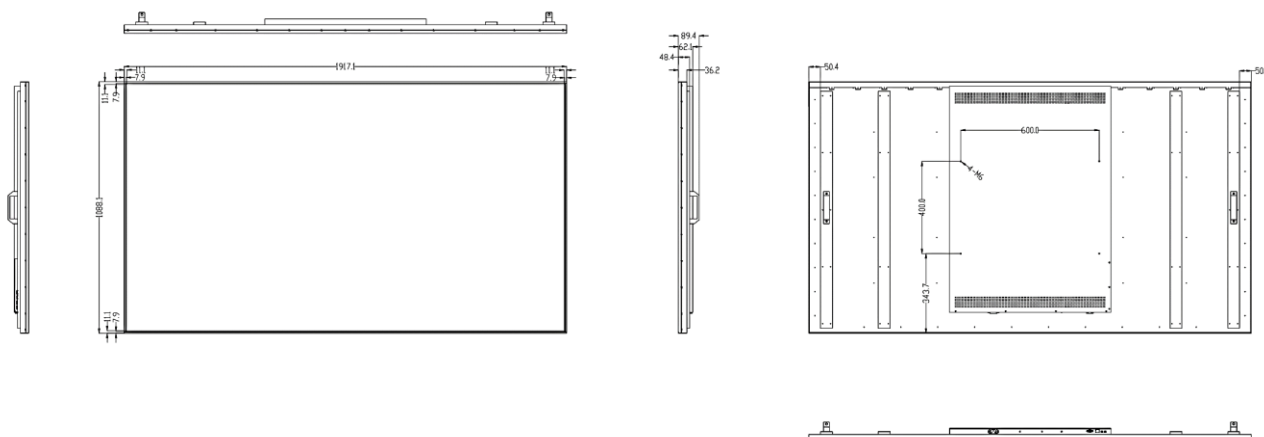

Specification

Model	DP43A	DP49A	DP55A	DP65A	DP75A	DP86A
Physical						
Color/Material	Black/Aluminum					
Bezel Width	6mm (L/R/T/B)			7.9mm (L/R/T/B)		
Set Outline Dimension (W×H×D)	956×546 ×61.7mm	1088×619 ×61.7mm	1225×689 ×61.7mm	1444×820 ×61.7mm	1665×946 ×61.7mm	1908×1082 ×61.7mm
Package Dimension (W×H×D)	1115×209 ×700mm	1243×209 ×773mm	1379×209 ×853mm	1589×209 ×914mm	1819×209 ×1100mm	2099×224 ×1262mm
Set Weight	8.5kg	9.8kg	11.9kg	15.9kg	21kg	33kg
Packed Weight (1 Sets inside)	15kg	18kg	21kg	29kg	35kg	55kg
VESA Mounting Interface	400×200	400×300	400×300	400×400	400×400	400×400

DP65A

DP75A

Specification

Dimension Drawing

DP86A

Unit: mm

Accessories Lists

No.	Parts	Qty	Specification
1	Power cord	1	1.5m
2	Remote controller	1	-
3	Bluetooth antenna	1	-
4	Wi-Fi antenna	1	-
5	IR Receiver	1	-
6	User manual	1	-