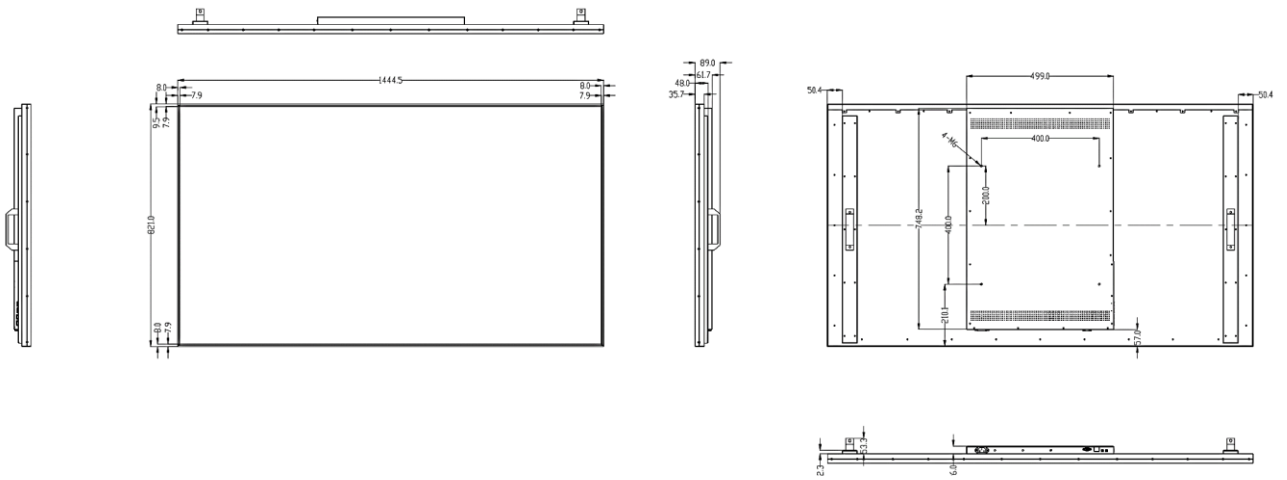

Specification

Model	DP43A	DP49A	DP55A	DP65A	DP75A	DP86A
Physical						
Color/Material	Black/Aluminum					
Bezel Width	6mm (L/R/T/B)			7.9mm (L/R/T/B)		
Set Outline Dimension (W×H×D)	956×546 ×61.7mm	1088×619 ×61.7mm	1225×689 ×61.7mm	1444×820 ×61.7mm	1665×946 ×61.7mm	1908×1082 ×61.7mm
Package Dimension (W×H×D)	1115×209 ×700mm	1243×209 ×773mm	1379×209 ×853mm	1589×209 ×914mm	1819×209 ×1100mm	2099×224 ×1262mm
Set Weight	8.5kg	9.8kg	11.9kg	15.9kg	21kg	33kg
Packed Weight (1 Sets inside)	15kg	18kg	21kg	29kg	35kg	55kg
VESA Mounting Interface	400×200	400×300	400×300	400×400	400×400	400×400

Dimension Drawing

DP43A

Unit: mm

DP49A

Specification

Dimension Drawing

DP55A

Unit: mm

DP65A

DP75A

Specification

Dimension Drawing

DP86A

Unit: mm

Accessories Lists

No.	Parts	Qty	Specification
1	Power cord	1	1.5m
2	Remote controller	1	-
3	Bluetooth antenna	1	-
4	Wi-Fi antenna	1	-
5	IR Receiver	1	-
6	User manual	1	-