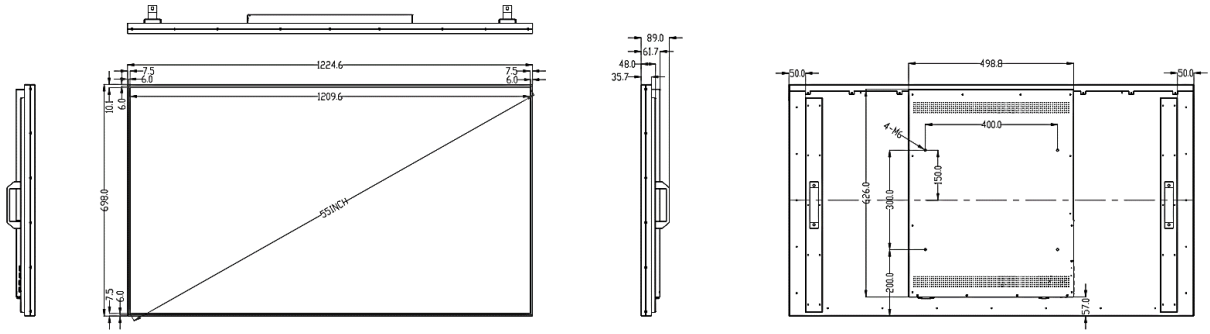

Specification

Model	DP43A	DP49A	DP55A	DP65A	DP75A	DP86A
Physical						
Color/Material	Black/Aluminum					
Bezel Width	6mm (L/R/T/B)			7.9mm (L/R/T/B)		
Set Outline Dimension (W×H×D)	956×546 ×61.7mm	1088×619 ×61.7mm	1225×689 ×61.7mm	1444×820 ×61.7mm	1665×946 ×61.7mm	1908×1082 ×61.7mm
Package Dimension (W×H×D)	1115×209 ×700mm	1243×209 ×773mm	1379×209 ×853mm	1589×209 ×914mm	1819×209 ×1100mm	2099×224 ×1262mm
Set Weight	8.5kg	9.8kg	11.9kg	15.9kg	21kg	33kg
Packed Weight (1 Sets inside)	15kg	18kg	21kg	29kg	35kg	55kg
VESA Mounting Interface	400×200	400×300	400×300	400×400	400×400	400×400

Dimension Drawing

DP43A

Unit: mm

DP49A

Specification

Dimension Drawing

DP55A

Unit: mm

DP65A

DP75A

Specification

Dimension Drawing

DP86A

Unit: mm

Accessories Lists

No.	Parts	Qty	Specification
1	Power cord	1	1.5m
2	Remote controller	1	-
3	Bluetooth antenna	1	-
4	Wi-Fi antenna	1	-
5	IR Receiver	1	-
6	User manual	1	-