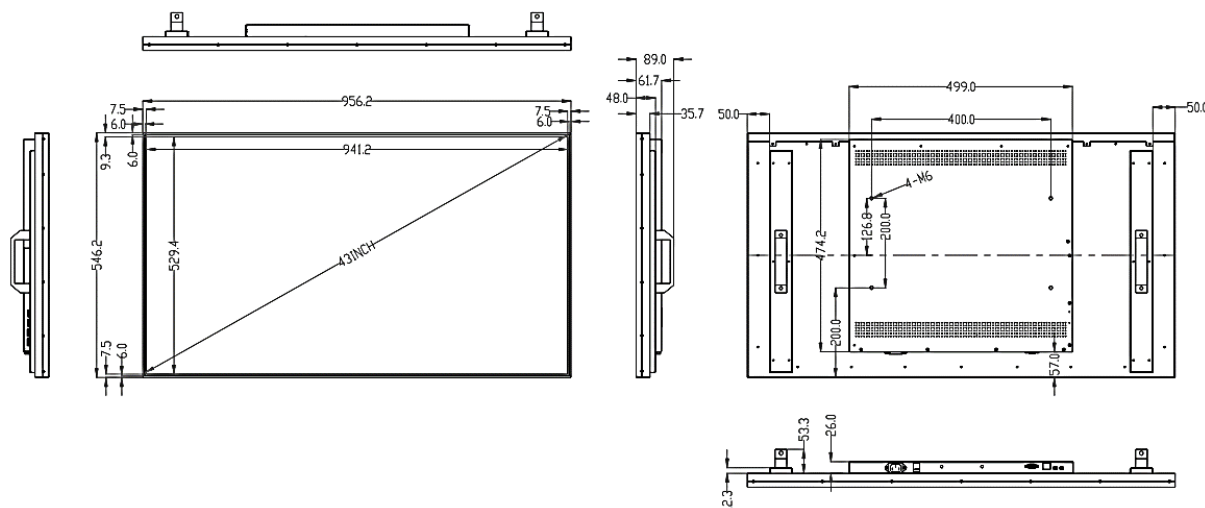

Specification

Model	DP43A	DP49A	DP55A	DP65A	DP75A	DP86A
Physical						
Color/Material	Black/Aluminum					
Bezel Width	6mm (L/R/T/B)			7.9mm (L/R/T/B)		
Set Outline Dimension (W×H×D)	956×546 ×61.7mm	1088×619 ×61.7mm	1225×689 ×61.7mm	1444×820 ×61.7mm	1665×946 ×61.7mm	1908×1082 ×61.7mm
Package Dimension (W×H×D)	1115×209 ×700mm	1243×209 ×773mm	1379×209 ×853mm	1589×209 ×914mm	1819×209 ×1100mm	2099×224 ×1262mm
Set Weight	8.5kg	9.8kg	11.9kg	15.9kg	21kg	33kg
Packed Weight (1 Sets inside)	15kg	18kg	21kg	29kg	35kg	55kg
VESA Mounting Interface	400×200	400×300	400×300	400×400	400×400	400×400

Dimension Drawing

DP43A

Unit: mm