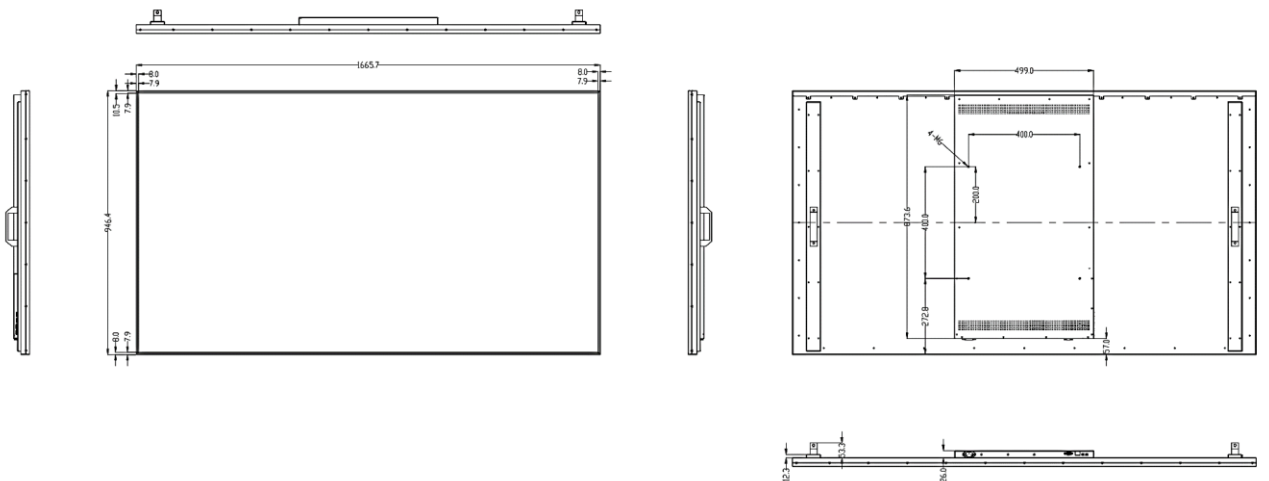

Specification

Model	DP43A	DP49A	DP55A	DP65A	DP75A	DP86A
Physical						
Color/Material	Black/Aluminum					
Bezel Width	6mm (L/R/T/B)			7.9mm (L/R/T/B)		
Set Outline Dimension (W×H×D)	956×546 ×61.7mm	1088×619 ×61.7mm	1225×689 ×61.7mm	1444×820 ×61.7mm	1665×946 ×61.7mm	1908×1082 ×61.7mm
Package Dimension (W×H×D)	1115×209 ×700mm	1243×209 ×773mm	1379×209 ×853mm	1589×209 ×914mm	1819×209 ×1100mm	2099×224 ×1262mm
Set Weight	8.5kg	9.8kg	11.9kg	15.9kg	21kg	33kg
Packed Weight (1 Sets inside)	15kg	18kg	21kg	29kg	35kg	55kg
VESA Mounting Interface	400×200	400×300	400×300	400×400	400×400	400×400

Dimension Drawing

DP43A

Unit: mm

DP49A

Specification

Dimension Drawing

DP55A

Unit: mm

DP65A

DP75A

Specification

Dimension Drawing

DP86A

Unit: mm

Accessories Lists

No.	Parts	Qty	Specification
1	Power cord	1	1.5m
2	Remote controller	1	-
3	Bluetooth antenna	1	-
4	Wi-Fi antenna	1	-
5	IR Receiver	1	-
6	User manual	1	-