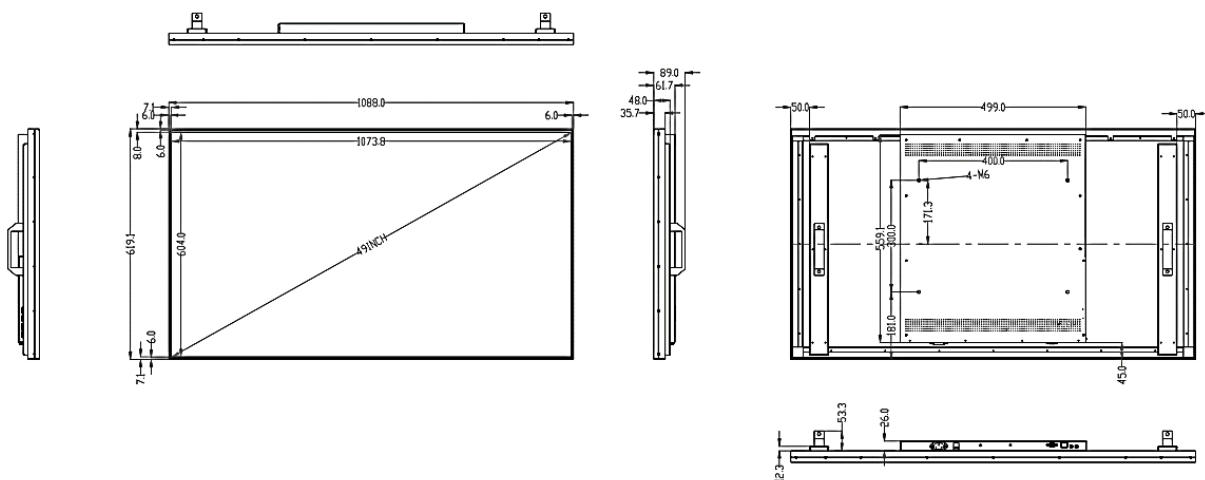

Specification

Model	DP43A	DP49A	DP55A	DP65A	DP75A	DP86A
Physical						
Color/Material	Black/Aluminum					
Bezel Width	6mm (L/R/T/B)			7.9mm (L/R/T/B)		
Set Outline Dimension (W×H×D)	956×546 ×61.7mm	1088×619 ×61.7mm	1225×689 ×61.7mm	1444×820 ×61.7mm	1665×946 ×61.7mm	1908×1082 ×61.7mm
Package Dimension (W×H×D)	1115×209 ×700mm	1243×209 ×773mm	1379×209 ×853mm	1589×209 ×914mm	1819×209 ×1100mm	2099×224 ×1262mm
Set Weight	8.5kg	9.8kg	11.9kg	15.9kg	21kg	33kg
Packed Weight (1 Sets inside)	15kg	18kg	21kg	29kg	35kg	55kg
VESA Mounting Interface	400×200	400×300	400×300	400×400	400×400	400×400

Dimension Drawing

DP43A

Unit: mm

DP49A

Specification

Dimension Drawing

DP55A

Unit: mm

DP65A

DP75A

Specification

Dimension Drawing

DP86A

Unit: mm

Accessories Lists

No.	Parts	Qty	Specification
1	Power cord	1	1.5m
2	Remote controller	1	-
3	Bluetooth antenna	1	-
4	Wi-Fi antenna	1	-
5	IR Receiver	1	-
6	User manual	1	-