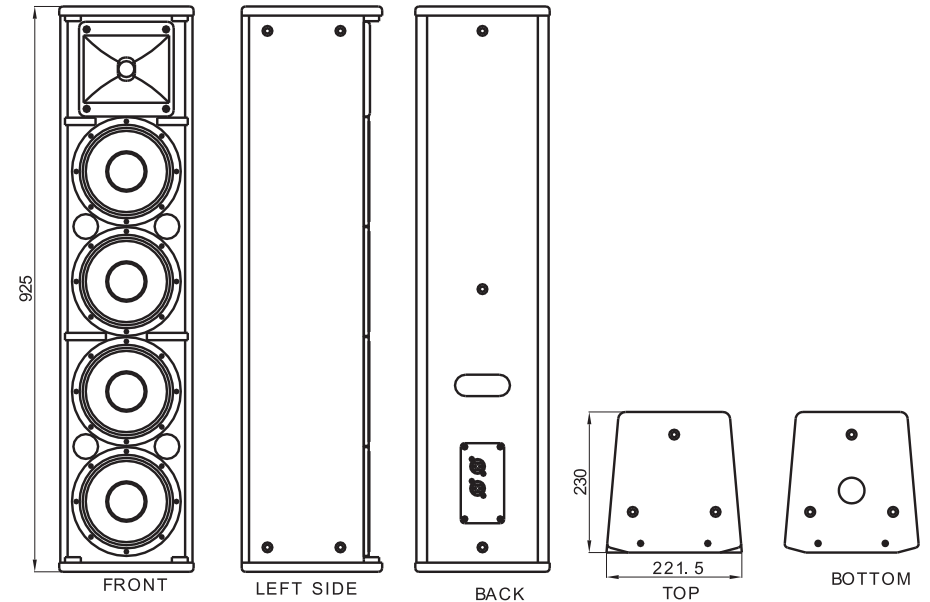

### Features:

Agility Pro one is a full range speaker handed by 4×6.5" output driver, and it is designed for small plays.

The low range is handed by 4×6.5" driver.

And the dispersion(H×V)is 90°×30°.

The box is composed of a high strength plywood, Spray gray paint, The speaker unit is equipped with grey iron mesh and covered with sound transmission net cotton inside.

Compact trapezoidal case with 17 M8 drop holes.

And it can be hung and fixed in a plurality of directions.

### Dimension