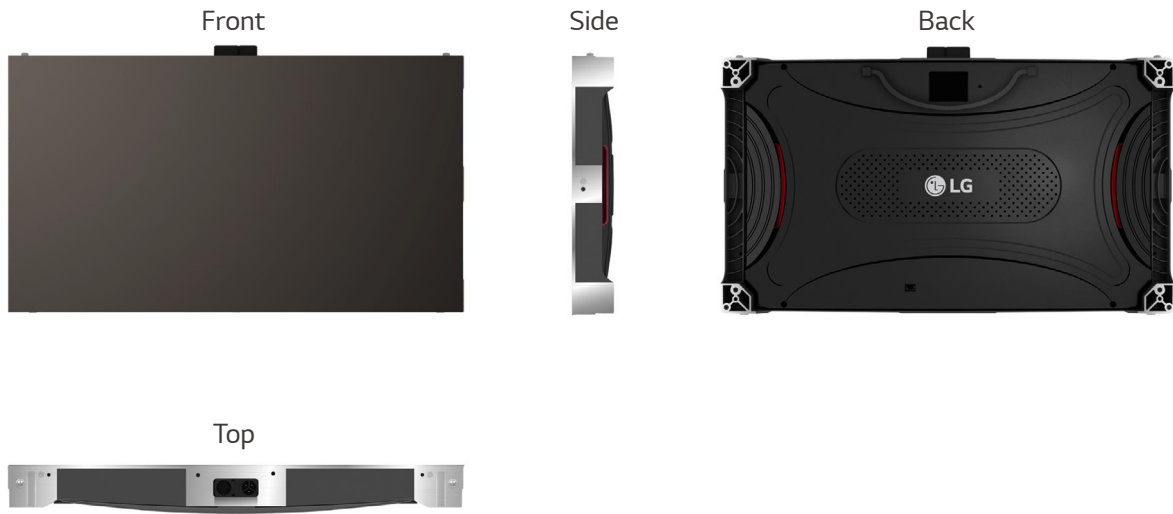

PRODUCT IMAGE

DIMENSION

(unit: mm)

Download
LG C-Display+
Mobile App
Google Play Store

www.lg.com/global/business/information-display
www.youtube.com/c/LGCommercialDisplay
www.facebook.com/LGInformationDisplay
www.linkedin.com/company/lginformationdisplay
twitter.com/LG_ID_HQ