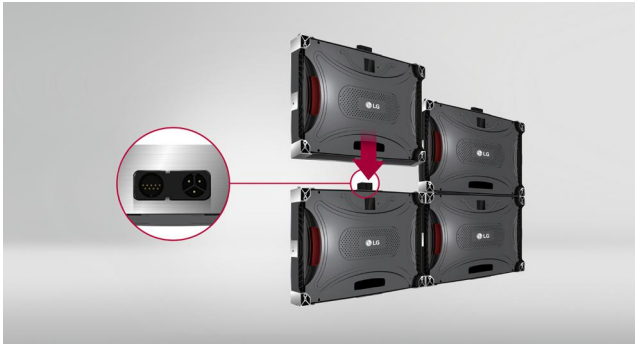

* All images are for illustrative purposes only.

Indoor LED LAS-F Series

LG Fine-pitch LED Signage

Cable-less
Stackable Design

16:9 Aspect Ratio

Easy-handling
Lightweight Cabinet

Signal/Power
Redundancy

Front Serviceability

Compatibility with
LG Software Solutions

Cableless Installation and Clean Design

Cabinets are stackable, with sockets on the top and bottom that align. Thanks to the built-in power and signal connector protruding from the top, there is no need for wiring between cabinets. With easy installation and seamless appearance, this design eliminates the need for cables or additional space.

Easy-handling Lightweight Cabinet

It's lightweight and easy to install, preventing damage during installation. A full set of LED screens is still lightweight, reducing strain on the structure holding the screens.