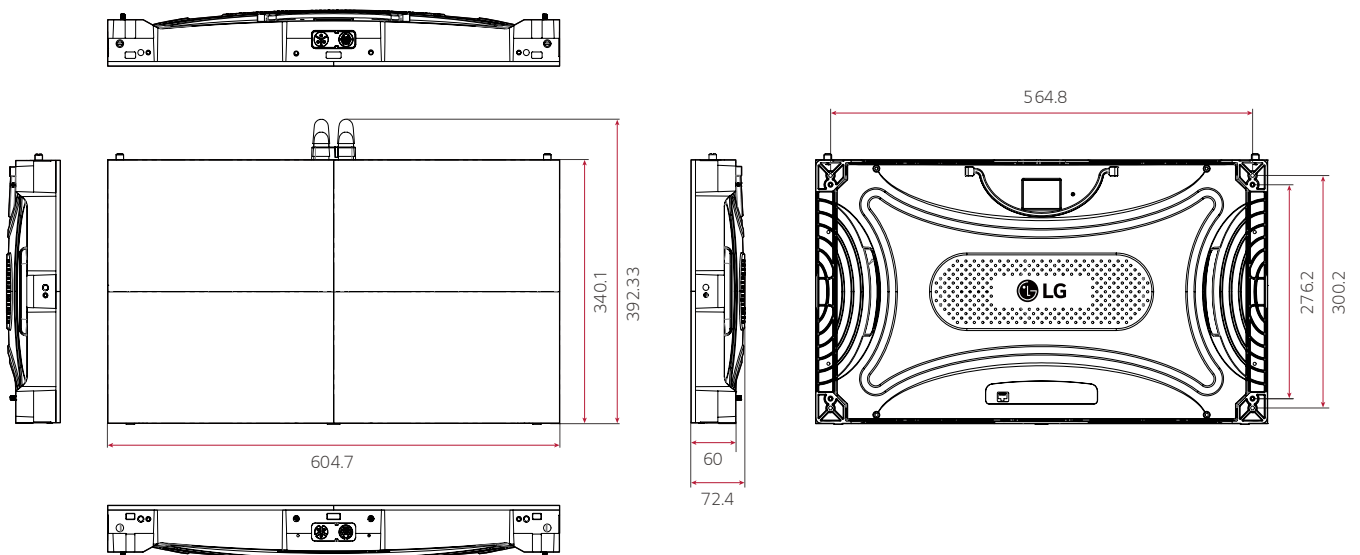

PRODUCT IMAGE

DIMENSION

(unit: mm)

Download
LG C-Display+
Mobile App
Google Play Store

www.lg.com/global/business/information-display
www.youtube.com/c/LGCommercialDisplay
www.facebook.com/LGInformationDisplay
www.linkedin.com/company/lginformationdisplay
twitter.com/LG_ID_HQ