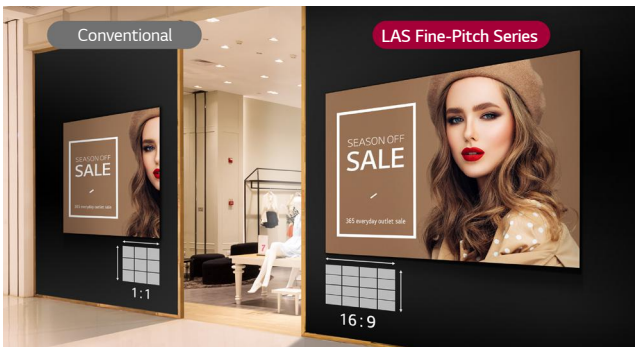

* All images are for illustrative purposes only.

Indoor LED LAS-F Series

LG Fine-pitch LED Signage

Cable-less
Stackable Design

16:9 Aspect Ratio

Easy-handling
Lightweight Cabinet

Signal/Power
Redundancy

Front Serviceability

Compatibility with
LG Software Solutions

Cableless Installation and Clean Design

Cabinets are stackable, with sockets on the top and bottom that align. Thanks to the built-in power and signal connector protruding from the top, there is no need for wiring between cabinets. With easy installation and seamless appearance, this design eliminates the need for cables or additional space.

Easy-handling Lightweight Cabinet

It's lightweight and easy to install, preventing damage during installation. A full set of LED screens is still lightweight, reducing strain on the structure holding the screens.

16:9 Aspect Ratio

Each cabinet uses a 16:9 aspect ratio, the same most commonly used in displays for FHD and UHD content. This allows you to enjoy existing content without additional editing.

Signal / Power Redundancy