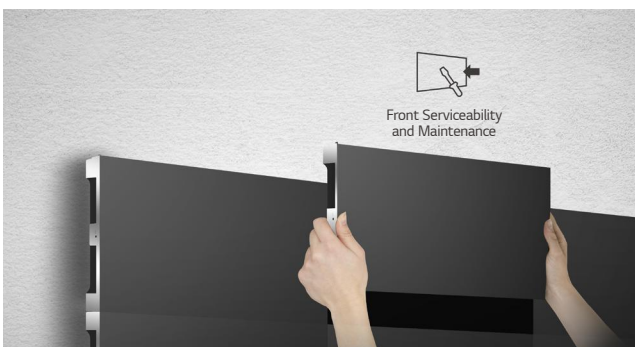

Front Serviceability

The product offers front access, freeing customers from needing rear access space.