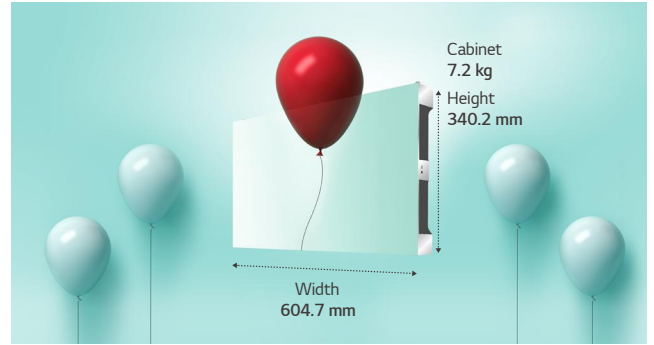

Easy-handling Lightweight Cabinet

It's lightweight and easy to install, preventing damage during installation. A full set of LED screens is still lightweight, reducing strain on the structure holding the screens.