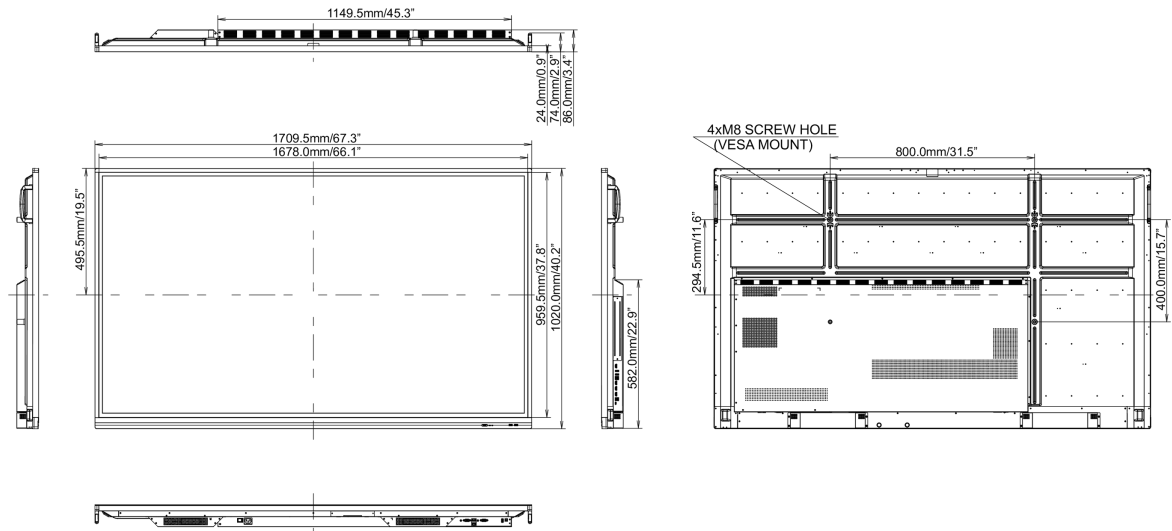

10 DIMENSIONS / WEIGHT

Product dimensions W x H x D	1709 x 1020 x 86mm
Box dimensions W x H x D	1930 x 280 x 1140mm
Weight (without box)	50.8kg
Weight (with box)	69kg
EAN code	4948570119004

All trademarks and registered trademarks acknowledged. E & O E. Specification subject to change without notice. All LCD's comply with ISO-9241-307:2008 in connection with pixel defects.