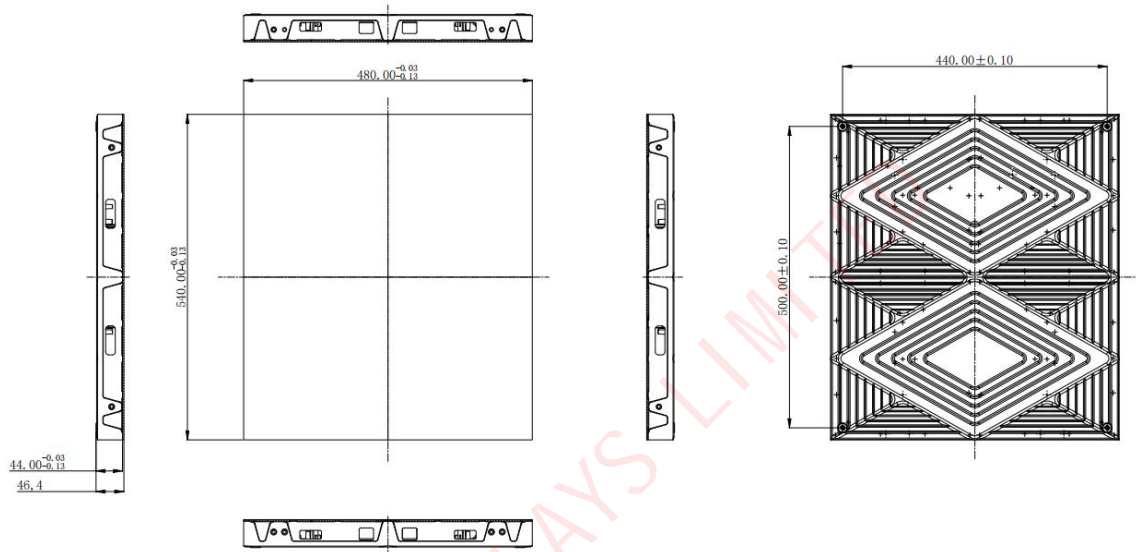

Cabinet Drawing

AET

9-10th Floor , 1st Building, EZone, Guangda We Valley,
4th Keji Road, Songshan Lake High-tech Industrial Development Zone,
Dongguan City, Guangdong Province ,China

0086-769-38820268   www.aetint.com   sales@aetled.com