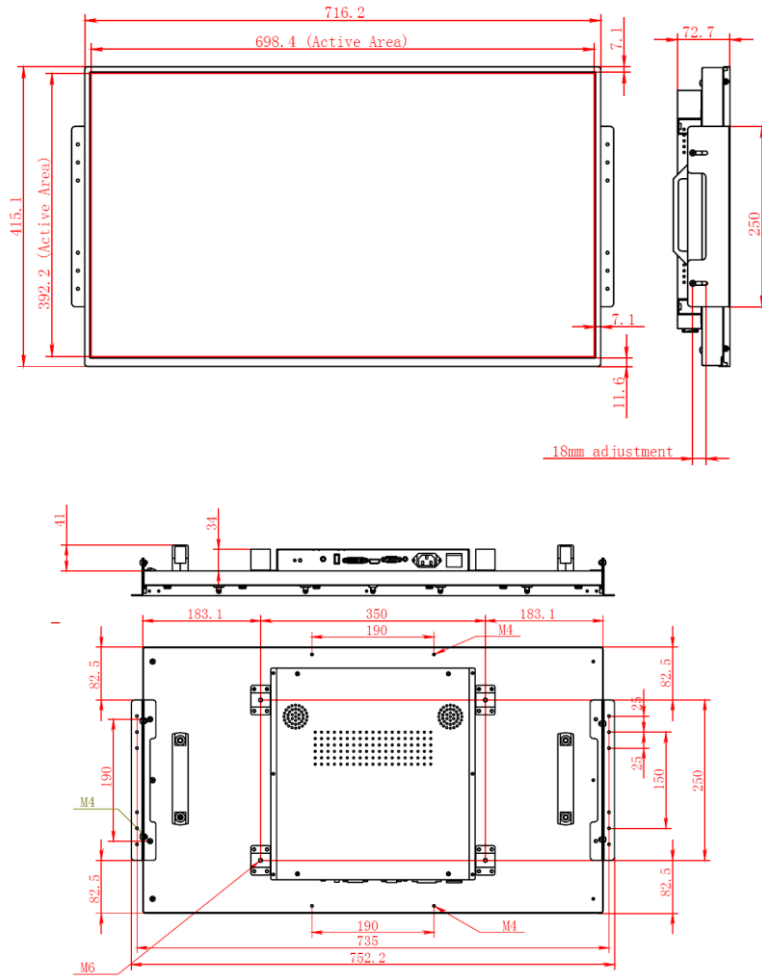

## Display

Model	NF32A-40M
Screen Size (Diagonal)	32 inch
LCD Tech.	ADS
Native Resolution	1920 × 1080
Aspect Ratio	16 : 9
Brightness	400 cd/m <sup>2</sup>
Contrast	1200:1
View Angle	178°(H) / 178°(V)
Display Color	16.7M
Color Gamut	72% NTSC
Response Time	8ms
Life Time (Light Source)	30,000 Hrs (Min.)

## Interface

Input	USB x 1 / VGA x 1 / HDMI x 1 / DVI x 1 / Audio x1
Output	-
External Control	IR EXT x 1
Networks	-
Built-In Speaker	5W x 2 (8Ω)

## Physical

Color	BLACK or GRAY as option
Tempered Glass	No
Body Dimension	716.2(H)x415.1(V)x72.7(D)
Set Weight	10.4 Kg
Package Dimension	820(H) x 530 (V) x 178 (D)
Package Weight	12.8 Kg
Mounting Holes	350 × 250

## Dimension Drawing